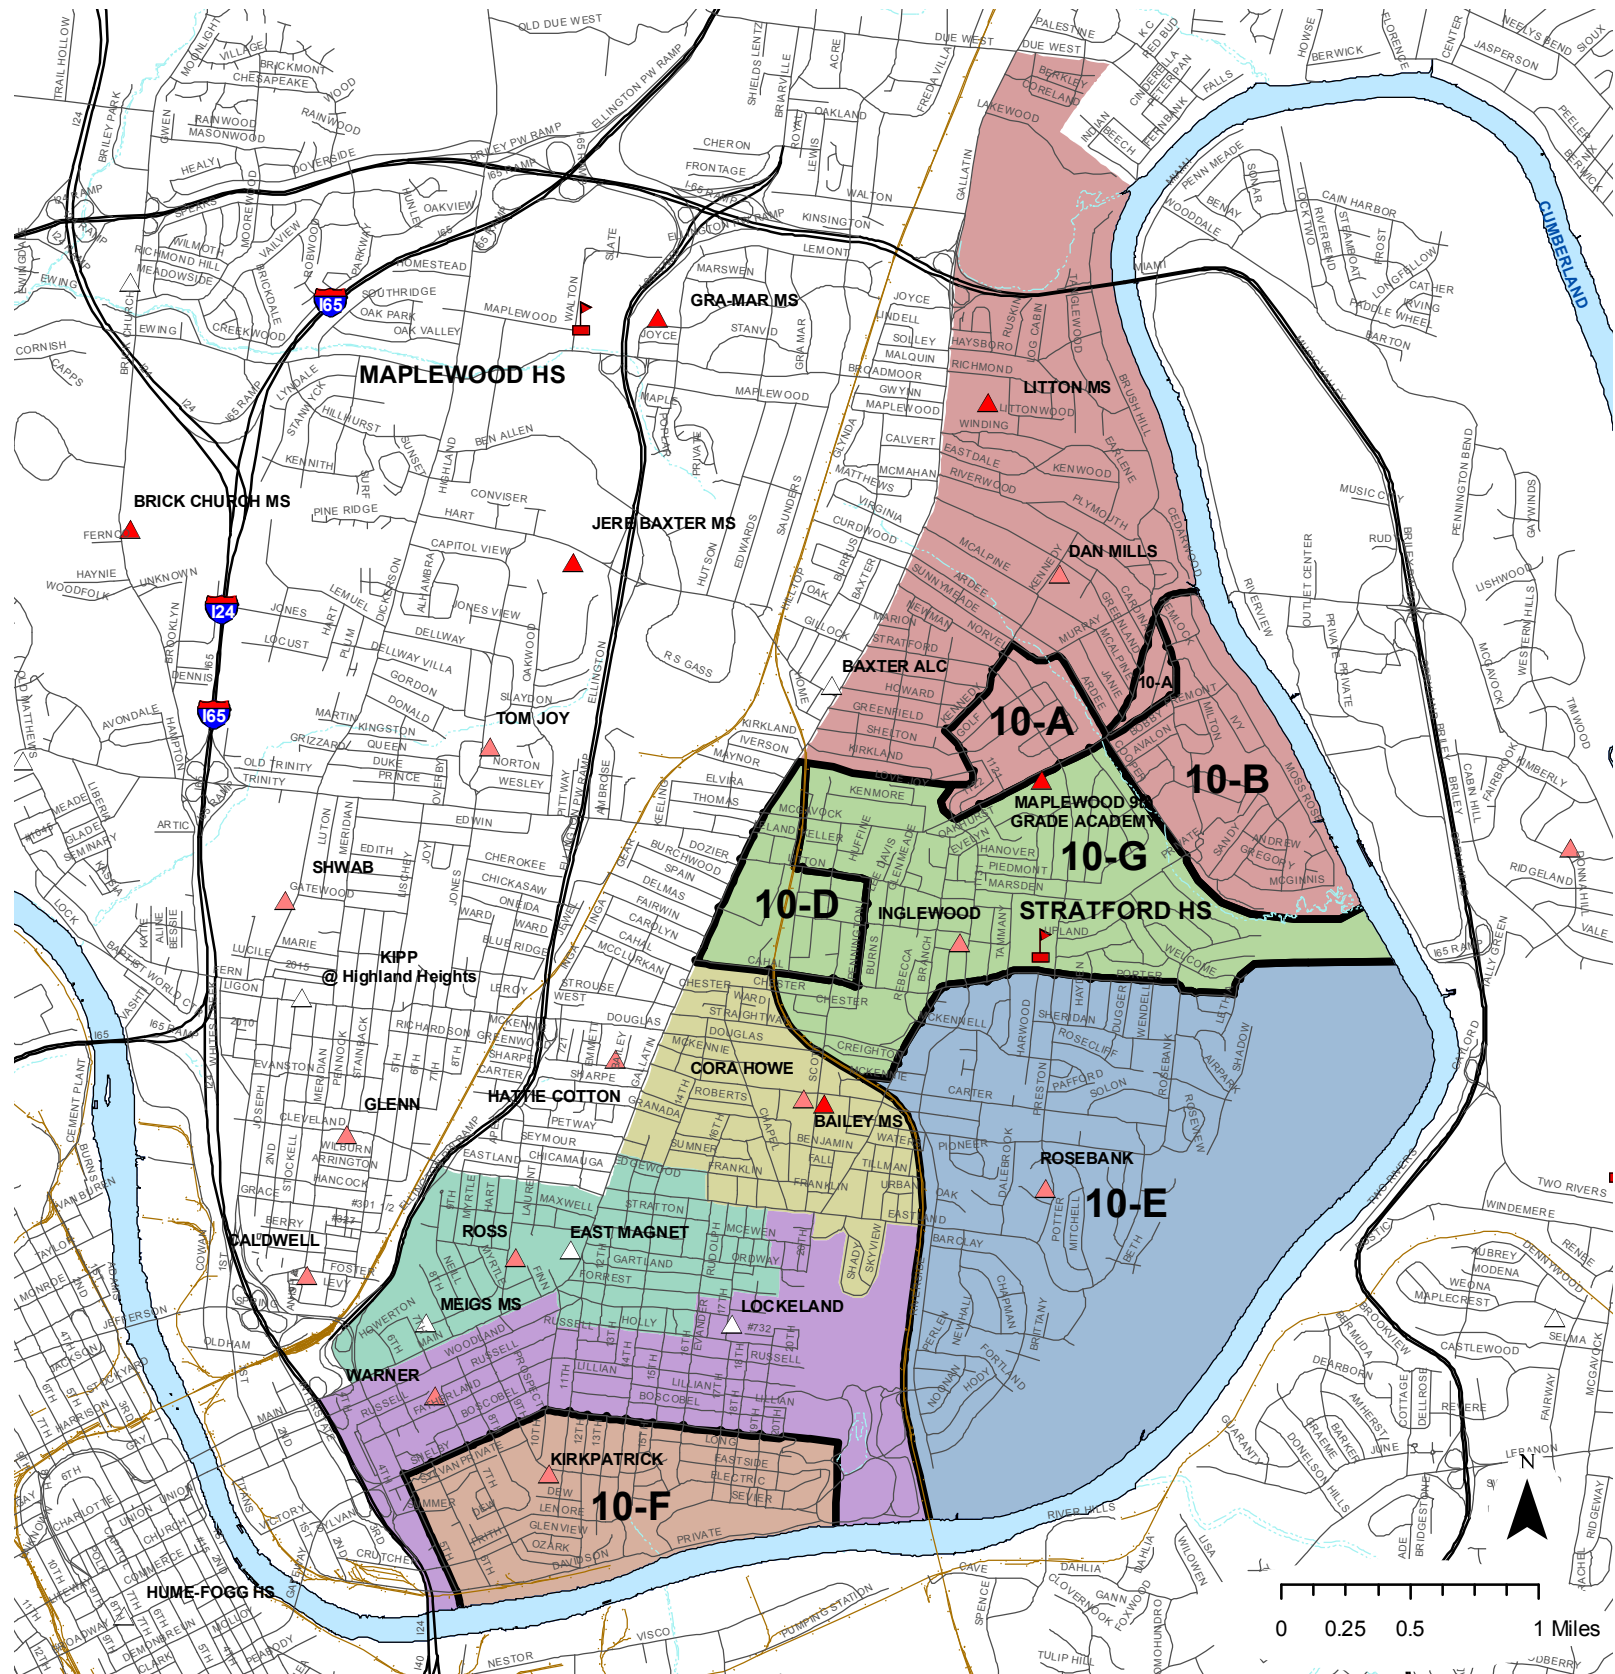

Stratford High School Cluster

2008-2009

Elementary Attendance Zones

	CORA HOWE		ROSEBANK
	INGLEWOOD		ROSS
	KIRKPATRICK		WARNER
	DAN MILLS